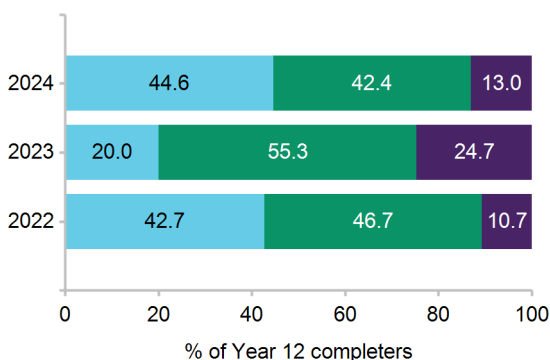

Next Step 2024 Post-School Destinations

Keebra Park State High School

This is a summary of the post-school destinations of students from Keebra Park State High School who completed Year 12 and gained a Senior Statement in 2023. The results are from the *Year 12 Completers Survey*, which is conducted approximately six months after students completed Year 12.

For more information about the survey visit the *Next Step* website www.qld.gov.au/nextstep. Regional and statewide reports will be available from October 2024.

67.2% response rate

92 out of 137 Year 12 completers from this school responded to the 2024 survey. *Results may not be representative of all Year 12 completers at this school.*

Post-school destinations

In 2024, 87.0% of Year 12 completers from Keebra Park State High School were engaged in education, training or employment in the year after they completed school.

Of the 92 respondents, 44.6% continued in education and training. The most common study destination was bachelor degree.

A further 42.4% transitioned directly into paid employment only.

All Year 12 completers were assigned to a *main destination*. Respondents who were both studying and working are reported as being in education or training, including apprentices and trainees.

Engagement over time